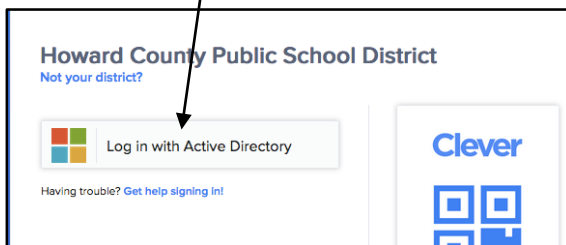

Access DreamBox at home

1. Go to <https://hcpss.me>

2. Click C for more apps

3. Click on DreamBox icon

4. Click on Log In with Active Directory

5. Your child must enter their school login information

A screenshot of a login form. It has two input fields: 'Username' and 'Password'. Below the 'Password' field is a 'Login' button.

They will see their current DreamBox game board and number of coins earned.