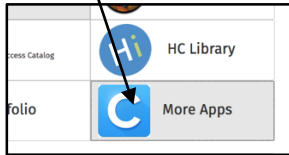

Access DreamBox at home

1. Go to <https://hcpss.me>

2. Click C for more apps

3. Click on DreamBox icon

4. Click on Log In with Active Directory

5. Your child must enter their school login information

A screenshot of a login form. It has two input fields: 'Username' and 'Password'. Below the 'Password' field is a 'Login' button.

They will see their current DreamBox game board and number of coins earned.